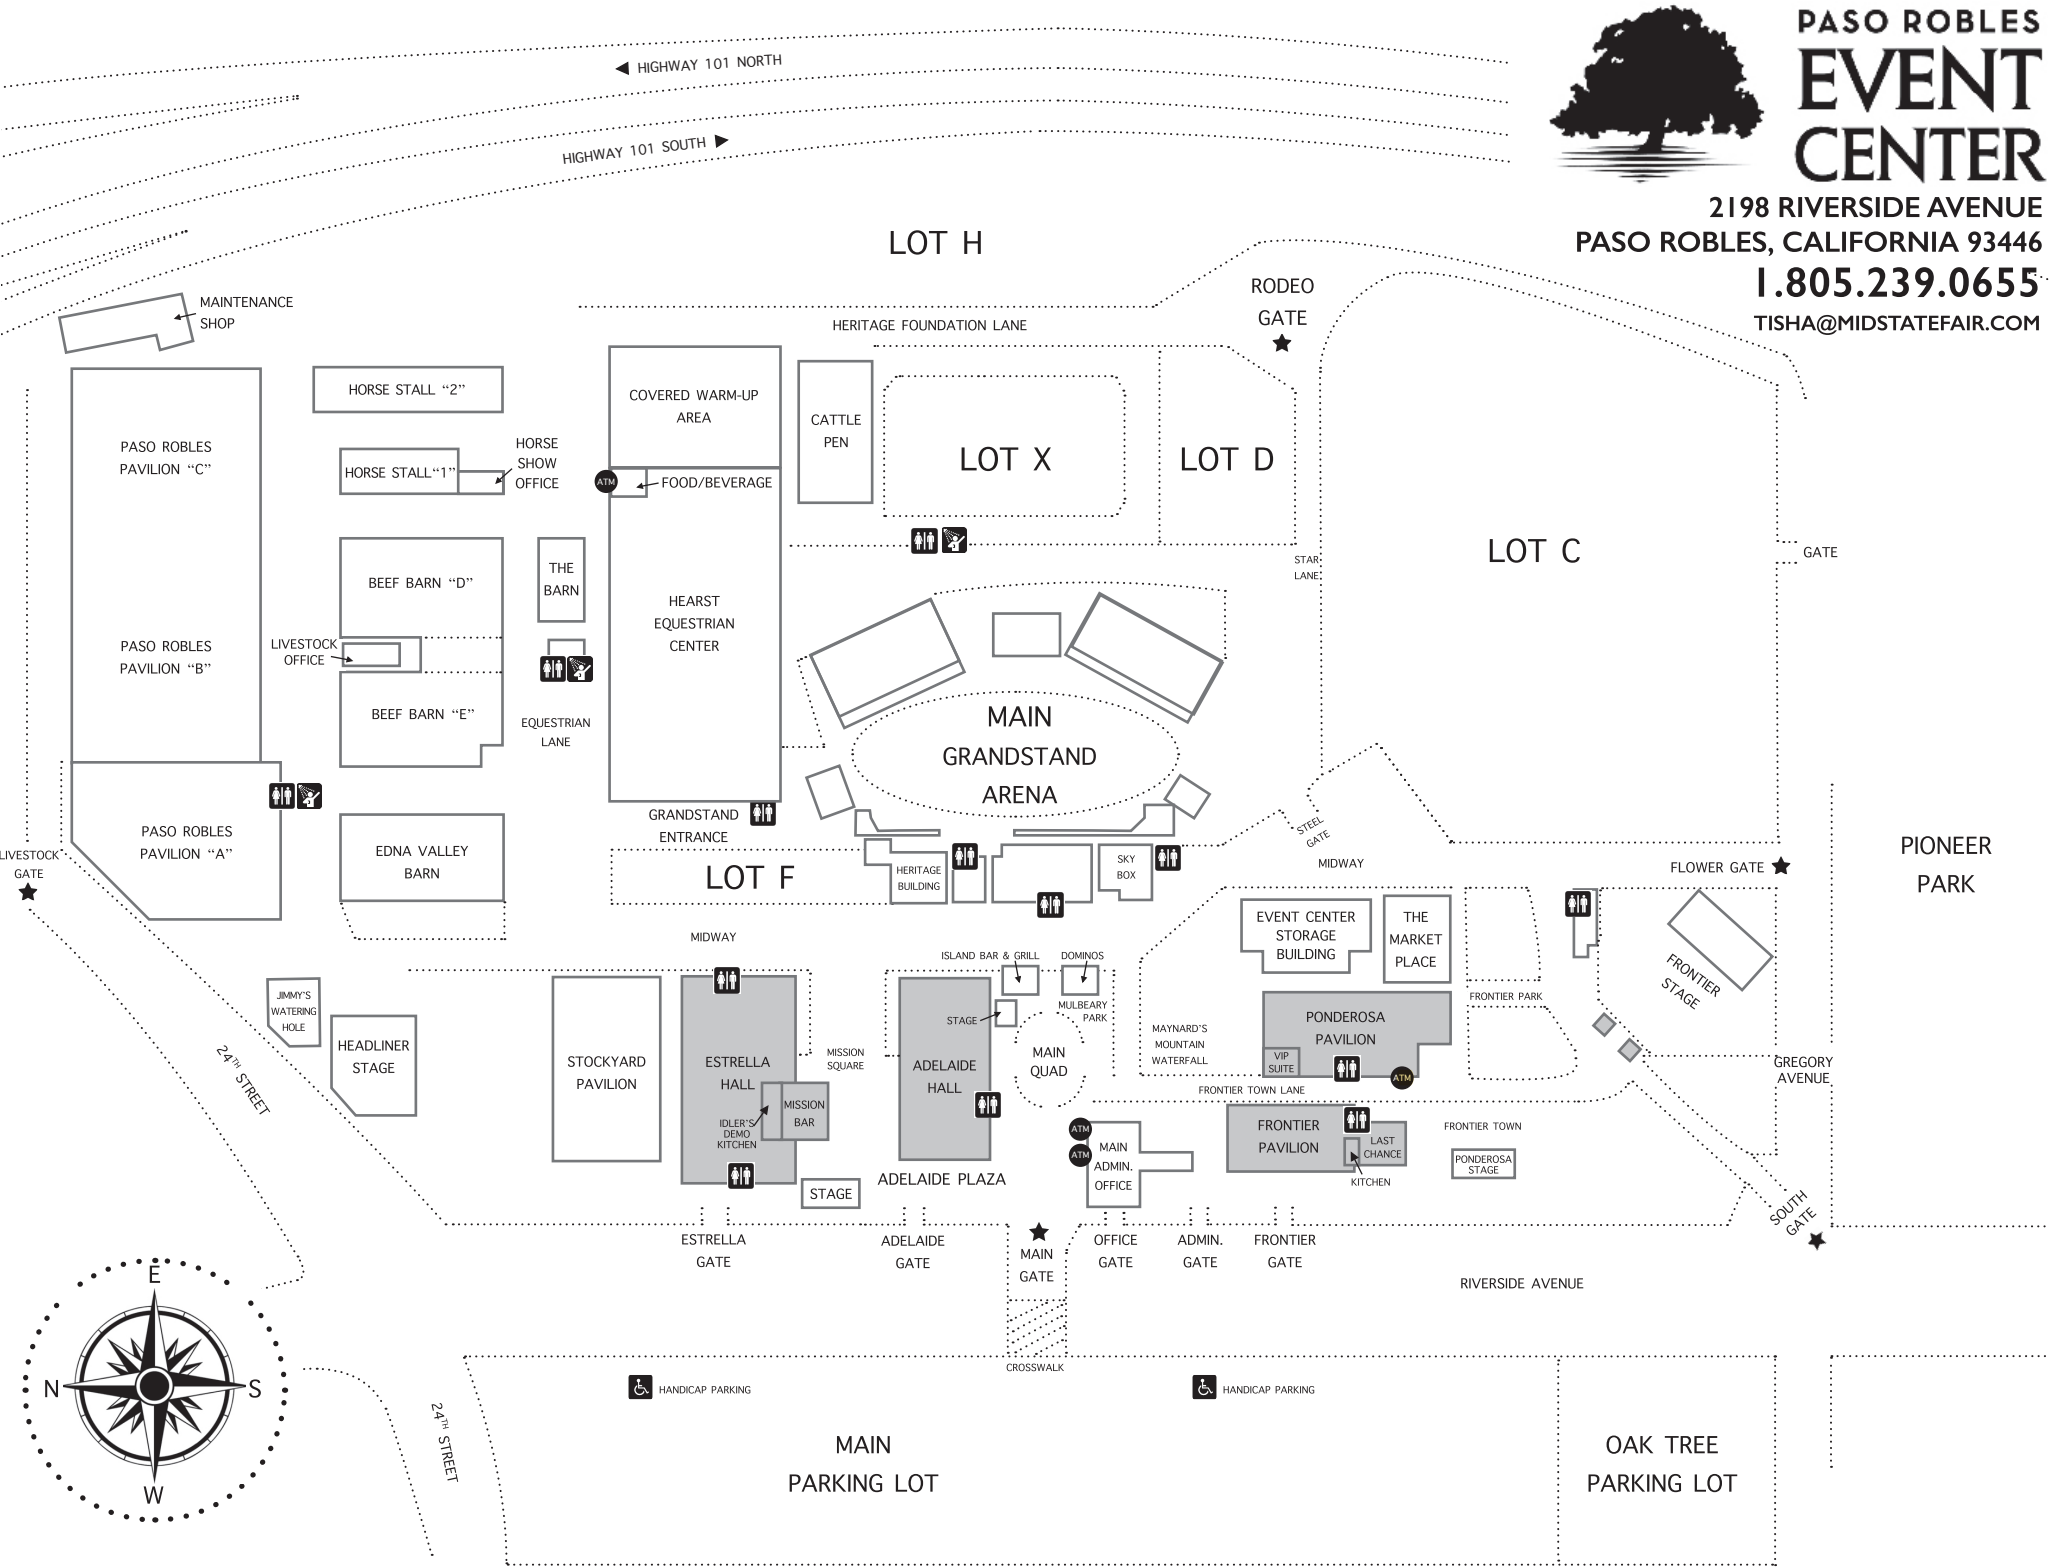

PASO ROBLES EVENT CENTER

2198 RIVERSIDE AVENUE
PASO ROBLES, CALIFORNIA 93446

1.805.239.0655

TISHA@MIDSTATEFAIR.COM

← HIGHWAY 101 NORTH

HIGHWAY 101 SOUTH ▶

LOT H

RODEO GATE ★

CATTLE PEN

STAR LANE

HORSE STALL "1"

HORSE SHOW OFFICE

FOOD/BEVERAGE

MAIN GRANDSTAND ARENA

PASO ROBLES PAVILION "C"

PASO ROBLES PAVILION "B"

PASO ROBLES PAVILION "A"

BEEF BARN "D"

THE BARN

HEARST EQUESTRIAN CENTER

LIVESTOCK OFFICE

BEEF BARN "E"

EQUESTRIAN LANE

EDNA VALLEY BARN

LIVESTOCK GATE ★

24th STREET

HEADLINER STAGE

STOCKYARD PAVILION

ESTRELLA HALL

MISSION BAR

ADELAIDE HALL

ADELAIDE PLAZA